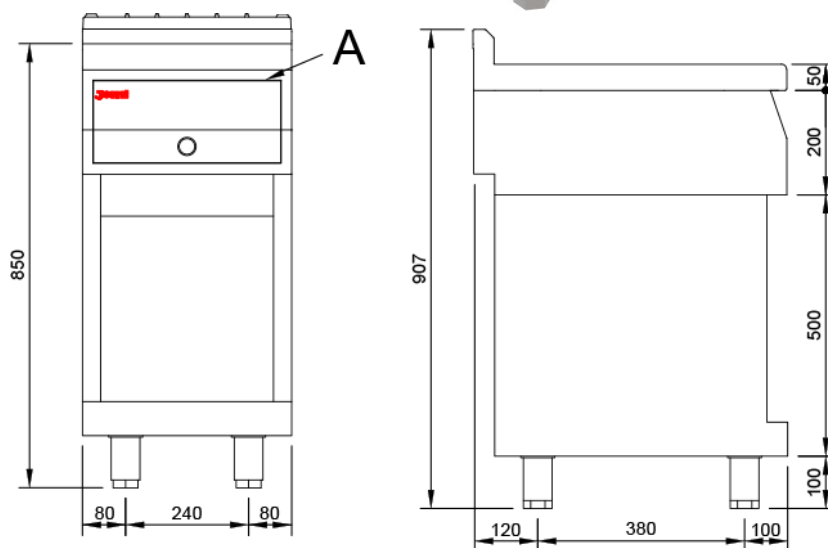

Mod. MN65 EV

Characteristics

External dimensions 400 x 600 x 850 mm.

Weight 44 Kg.

Stainless steel (AISI 304) 2 mm.

Drawer 1 G.N. 1/1

Index

A. Characteristics plate
(inside panel)