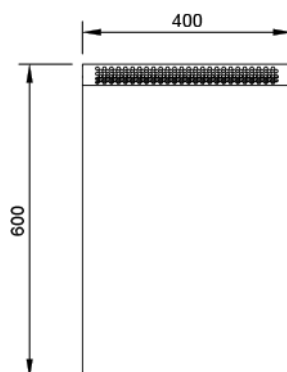

Mod. MN65 EV

Characteristics

External dimensions 400 x 600 x 850 mm.

Weight 44 Kg.

Stainless steel (AISI 304) 2 mm.

Drawer 1 G.N. 1/1

Index

A. Characteristics plate
(inside panel)