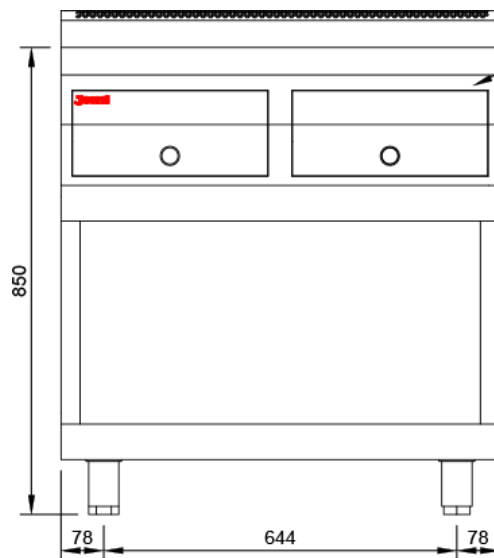

Mod. MN68 EV

Characteristics

External dimensions 800 x 600 x 850 mm.

Weight 78 Kg.

Stainless steel (AISI 304) 2 mm.

Drawer 2 G.N. 1/1

Index

A. Characteristics plate
(inside panel)