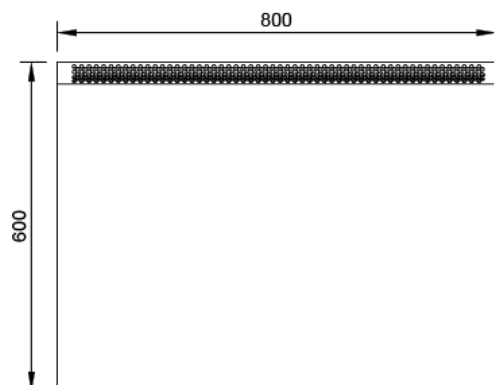

Mod. MN68 EV

Characteristics

External dimensions 800 x 600 x 850 mm.

Weight 78 Kg.

Stainless steel (AISI 304) 2 mm.

Drawer 2 G.N. 1/1

Index

A. Characteristics plate
(inside panel)