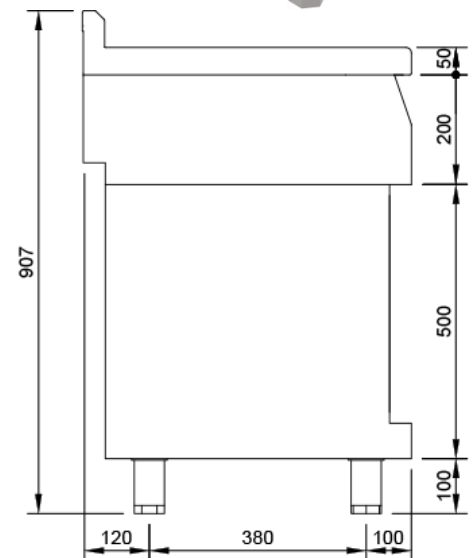

Mod. MN68 EV

Characteristics

External dimensions 800 x 600 x 850 mm.

Weight 78 Kg.

Stainless steel (AISI 304) 2 mm.

Drawer 2 G.N. 1/1

Index

A. Characteristics plate
(inside panel)