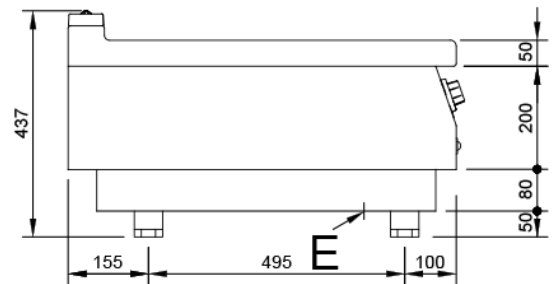

Mod. S70IN / S70IN GP EV

Characteristics

Externals dimensions	400 x 750 x 380 mm.
Weight	45 Kg.
Voltage S70IN	400V III + T
Voltage S70IN GP	400V. III + T
Dimensions plate	580 x 320 mm.
Electric power S70W IN	2 x 3,5 Kw.
Electric power S70W IN GP	2 x 5 Kw.

Index

- A. Characteristics plate (inside panel)
- E. Electric inlet S70IN 400V. III + T.
S70IN GP 400V. III + T.
Power: S70IN: 2 x 3,5 Kw.
S70IN GP: 2x 5 Kw.