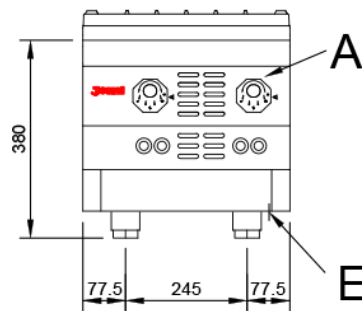

Mod. S70IN / S70IN GP EV

Characteristics

Externals dimensions	400 x 750 x 380 mm.
Weight	45 Kg.
Voltage S70IN	400V III + T
Voltage S70IN GP	400V. III + T
Dimensions plate	580 x 320 mm.
Electric power S70W IN	2 x 3,5 Kw.
Electric power S70W IN GP	2 x 5 Kw.

Index

- A. Characteristics plate (inside panel)
- E. Electric inlet S70IN 400V. III + T.
S70IN GP 400V. III + T.
Power: S70IN: 2 x 3,5 Kw.
S70IN GP: 2x 5 Kw.