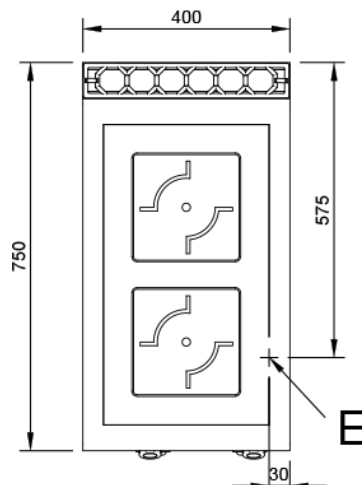

Mod. S70IN / S70IN GP EV

Characteristics

Externals dimensions	400 x 750 x 380 mm.
Weight	45 Kg.
Voltage S70IN	400V III + T
Voltage S70IN GP	400V. III + T
Dimensions plate	580 x 320 mm.
Electric power S70W IN	2 x 3,5 Kw.
Electric power S70W IN GP	2 x 5 Kw.

Index

- A. Characteristics plate (inside panel)
- E. Electric inlet S70IN 400V. III + T.
S70IN GP 400V. III + T.
Power: S70IN: 2 x 3,5 Kw.
S70IN GP: 2x 5 Kw.