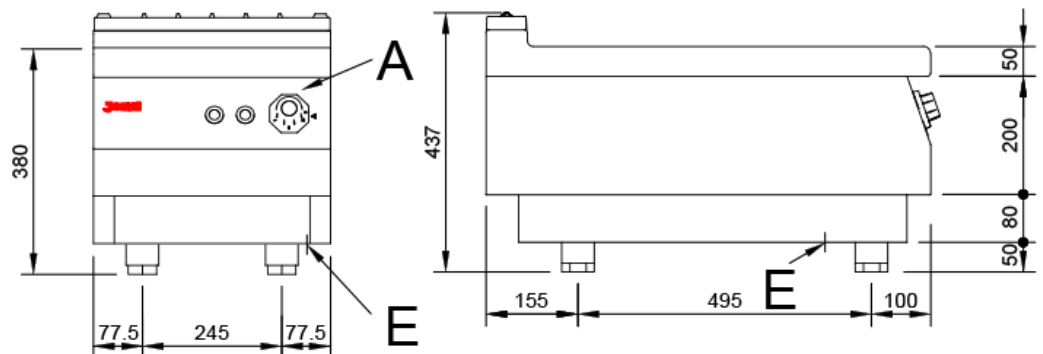

Mod. S70W IN / S70W IN GP

Characteristics

Externals dimensions 400 x 750 x 380 mm.

Weight 45 Kg.

Voltage S70W IN 230V II + T

Voltage S70W IN GP 400V. III + T

Dimensions plate \varnothing 300 mm.

Electric power S70W IN 3,5 Kw.

Electric power S70W IN GP 5 Kw.

Index

- A. Characteristics plate
(inside panel)
- E. Electric inlet S70W IN 230V. II + T.
S70W IN GP 400V. III + T.
Power: S70W IN: 3,5 Kw.
S70W IN GP: 5 Kw.