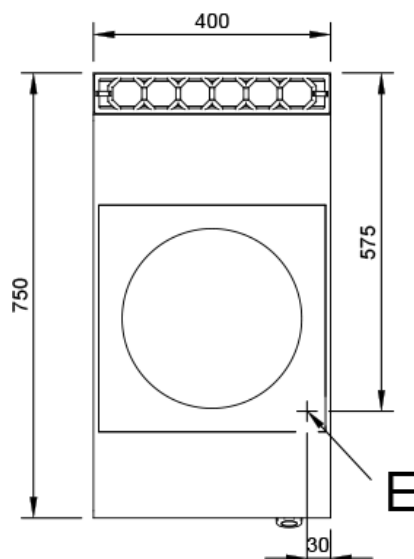

Mod. S70W IN / S70W IN GP

Characteristics

Externals dimensions 400 x 750 x 380 mm.

Weight 45 Kg.

Voltage S70W IN 230V II + T

Voltage S70W IN GP 400V. III + T

Dimensions plate \varnothing 300 mm.

Electric power S70W IN 3,5 Kw.

Electric power S70W IN GP 5 Kw.

Index

- A. Characteristics plate
(inside panel)
- E. Electric inlet S70W IN 230V. II + T.
S70W IN GP 400V. III + T.
Power: S70W IN: 3,5 Kw.
S70W IN GP: 5 Kw.