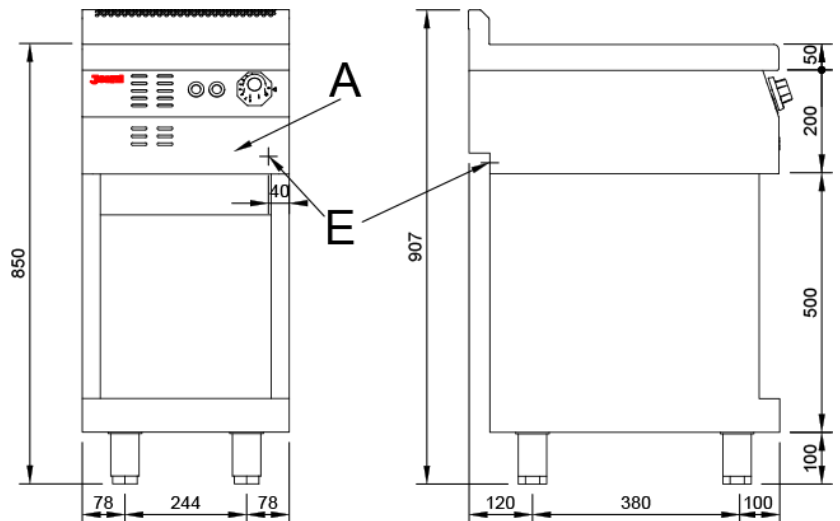

Technical Sheet

Cookers 600 EV Series Pyroceram

Mod. T60V EV

Characteristics

Externals dimensions 400 x 600 x 850 mm.

Weight 57 Kg.

Voltage 230V. II + T

Dimensions pyroceram plates 330x 365 mm.

Power plate 2,1 Kw.

Electric power 2,1 Kw.

Jemi Simply
built to last
Professional Dishwashing
and Cooking Equipment

Selva de Mar, 122-128
08020 Barcelona, España
Tel. 0034 93 308 31 54
Fax. 0034 93 303 38 73
jemi@jemi.es
www.jemi.es

Index

- A. Characteristics plate
(inside panel)
- E. Electric inlet 230V. II + T.
Power: 2,1 Kw.