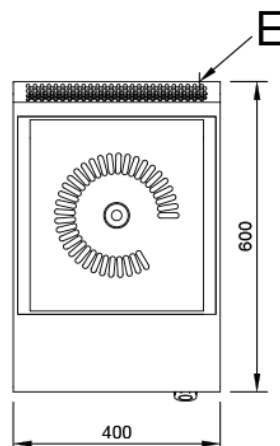

Technical Sheet

Cookers 600 EV Series Pyroceram

Mod. T60V EV

Characteristics

Externals dimensions 400 x 600 x 850 mm.

Weight 57 Kg.

Voltage 230V. II + T

Dimensions pyroceram plates 330x 365 mm.

Power plate 2,1 Kw.

Electric power 2,1 Kw.

Jemi Simply
built to last
Professional Dishwashing
and Cooking Equipment

Selva de Mar, 122-128
08020 Barcelona, España
Tel. 0034 93 308 31 54
Fax. 0034 93 303 38 73
jemi@jemi.es
www.jemi.es

Index

- A. Characteristics plate
(inside panel)
- E. Electric inlet 230V. II + T.
Power: 2,1 Kw.