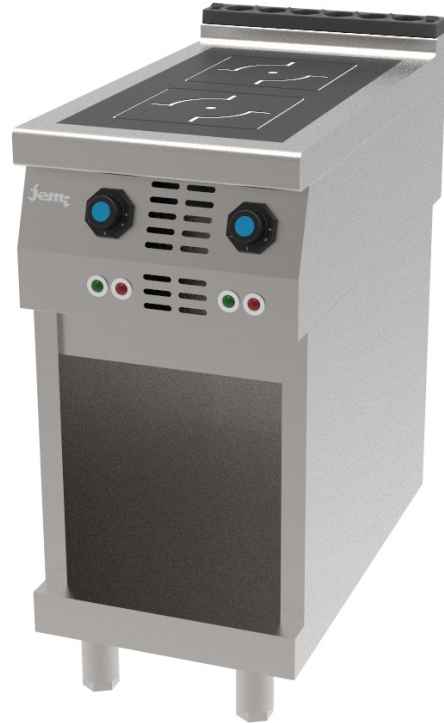

## Cookers 750 EV Series Induction

**Jemi** Simply  
built to last

Professional Dishwashing  
and Cooking Equipment

Selva de Mar, 122-128  
08020 Barcelona, España  
Tel. 0034 93 308 31 54  
Fax. 0034 93 303 38 73  
jemi@jemi.es  
www.jemi.es

### Mod. T70IN / T70IN GP EV

#### Characteristics

Externals dimensions	400 x 750 x 850 mm.
Weight	57 Kg.
Dimensions plate	320 x 580 mm.
Voltage	400V. III + T
Electric power T70IN	2 x 3,5 Kw.
Electric power T70IN GP	2 x 5 Kw.

#### Index

- A. Characteristics plate  
(inside panel)
- E. Electric inlet: 400V. III + T.  
Power: T70IN: 7 Kw.  
T70IN GP: 10 Kw.