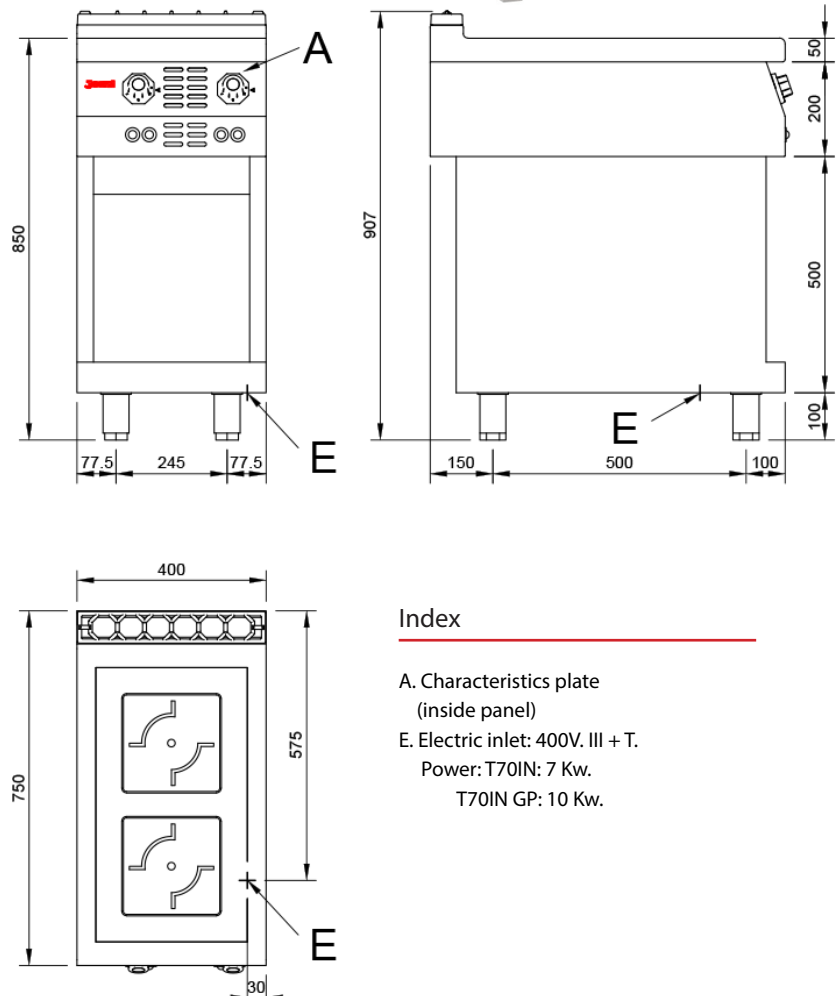

#### Characteristics

Externals dimensions	400 x 750 x 850 mm.
Weight	57 Kg.
Dimensions plate	320 x 580 mm.
Voltage	400V. III + T
Electric power T70IN	2 x 3,5 Kw.
Electric power T70IN GP	2 x 5 Kw.

#### Index

- A. Characteristics plate  
(inside panel)
- E. Electric inlet: 400V. III + T.  
Power: T70IN: 7 Kw.  
T70IN GP: 10 Kw.