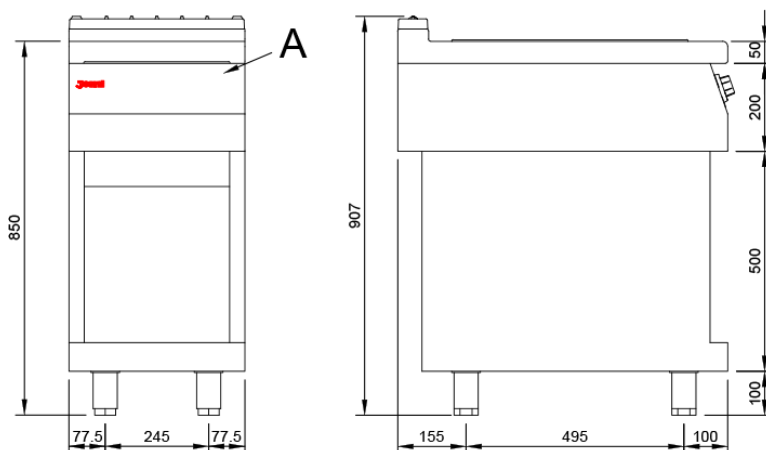

#### Characteristics

Externals dimensions 400 x 750 x 850 mm.

Weight 30 Kg.

Container dimensions GN 1/1

**Jemi** Simply  
built to last

Professional Dishwashing  
and Cooking Equipment

Selva de Mar, 122-128  
08020 Barcelona, España  
Tel. 0034 93 308 31 54  
Fax. 0034 93 303 38 73  
jemi@jemi.es  
www.jemi.es

#### Index

A. Characteristics plate  
(inside panel)