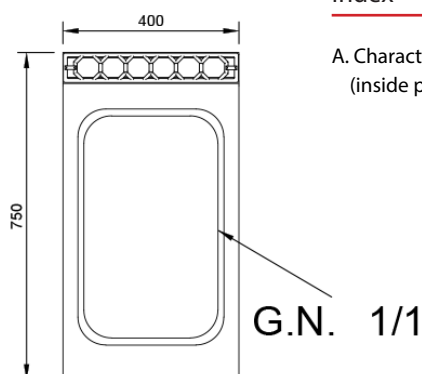

#### Characteristics

Externals dimensions 400 x 750 x 850 mm.

Weight 30 Kg.

Container dimensions GN 1/1

**Jemi** Simply  
built to last

Professional Dishwashing  
and Cooking Equipment

Selva de Mar, 122-128  
08020 Barcelona, España  
Tel. 0034 93 308 31 54  
Fax. 0034 93 303 38 73  
jemi@jemi.es  
www.jemi.es

#### Index

A. Characteristics plate  
(inside panel)