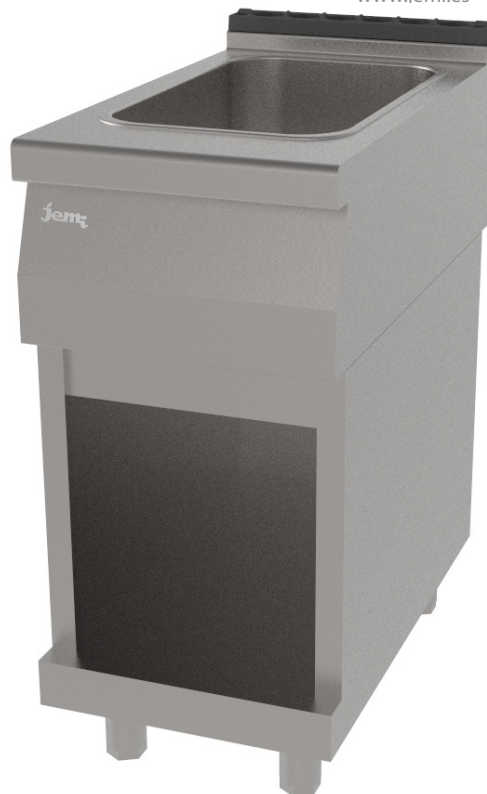

## Cookers 750 EV Series Containers

### Mod. C70 EV

#### Characteristics

Externals dimensions 400 x 750 x 850 mm.

Weight 30 Kg.

Container dimensions GN 1/1

**Jemi** Simply  
built to last

Professional Dishwashing  
and Cooking Equipment

Selva de Mar, 122-128  
08020 Barcelona, España  
Tel. 0034 93 308 31 54  
Fax. 0034 93 303 38 73  
jemi@jemi.es  
www.jemi.es