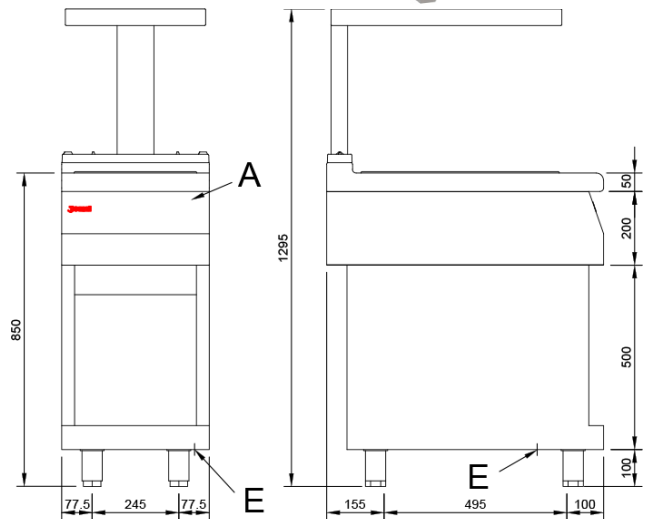

Mod. CI70 EV

Characteristics

Externals dimensions 400 x 750 x 850 mm.

Weight 36 Kg.

Container dimensions GN 1/1

Voltage 220V II + T

Power 1,2 Kw.

Index