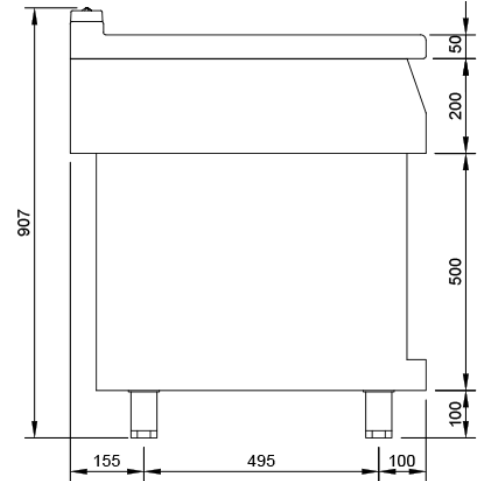

Technical Sheet

Cookers 750 EV Series Neutral Cupboards

Mod. MN74 EV

Characteristics

External dimensions 400 x 750 x 850 mm.

Weight 40 Kg.

Stainless steel (AISI 304) 2 mm.

Jemi Simply built to last
Professional Dishwashing
and Cooking Equipment

Selva de Mar, 122-128
08020 Barcelona, España
Tel. 0034 93 308 31 54
Fax. 0034 93 303 38 73
jemi@jemi.es
www.jemi.es

Index

A. Characteristics plate
(inside panel)