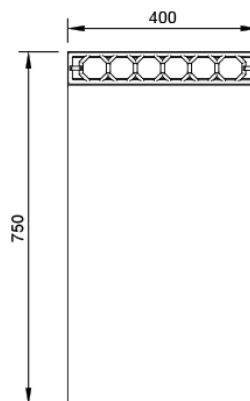

Technical Sheet

Cookers 750 EV Series Neutral Cupboards

Mod. MN74 EV

Characteristics

External dimensions 400 x 750 x 850 mm.

Weight 40 Kg.

Stainless steel (AISI 304) 2 mm.

Jemi Simply built to last
Professional Dishwashing
and Cooking Equipment

Selva de Mar, 122-128
08020 Barcelona, España
Tel. 0034 93 308 31 54
Fax. 0034 93 303 38 73
jemi@jemi.es
www.jemi.es

Index

A. Characteristics plate
(inside panel)