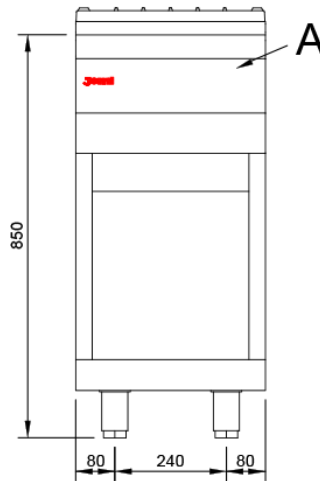

Technical Sheet

Cookers 750 EV Series Neutral Cupboards

Mod. MN74 EV

Characteristics

External dimensions 400 x 750 x 850 mm.

Weight 40 Kg.

Stainless steel (AISI 304) 2 mm.

Jemi Simply built to last
Professional Dishwashing
and Cooking Equipment

Selva de Mar, 122-128
08020 Barcelona, España
Tel. 0034 93 308 31 54
Fax. 0034 93 303 38 73
jemi@jemi.es
www.jemi.es

Index

A. Characteristics plate
(inside panel)