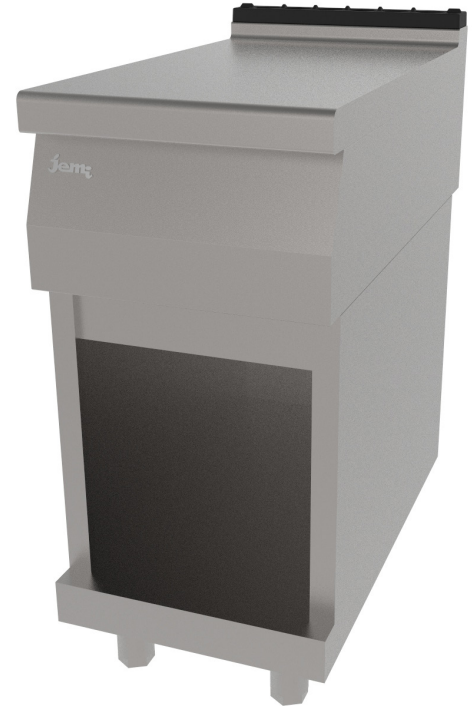

Technical Sheet

Cookers 750 EV Series Neutral Cupboards

Mod. MN74 EV

Characteristics

External dimensions 400 x 750 x 850 mm.

Weight 40 Kg.

Stainless steel (AISI 304) 2 mm.

Jemi Simply built to last
Professional Dishwashing
and Cooking Equipment

Selva de Mar, 122-128
08020 Barcelona, España
Tel. 0034 93 308 31 54
Fax. 0034 93 303 38 73
jemi@jemi.es
www.jemi.es

Index

A. Characteristics plate
(inside panel)