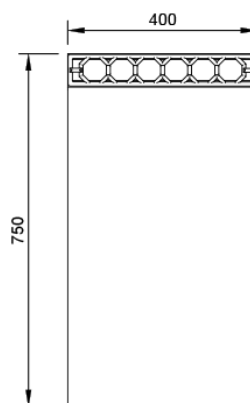

Technical Sheet

Cookers 750 EV Series Neutral Cupboards

Mod. MN75 EV

Characteristics

External dimensions 400 x 750 x 850 mm.

Weight 49 Kg.

Stainless steel (AISI 304) 2 mm.

Drawer 1 G.N. 1/1

Jemi Simply built to last

Professional Dishwashing
and Cooking Equipment

Selva de Mar, 122-128
08020 Barcelona, España
Tel. 0034 93 308 31 54
Fax. 0034 93 303 38 73
jemi@jemi.es
www.jemi.es

Index

A. Characteristics plate
(inside panel)