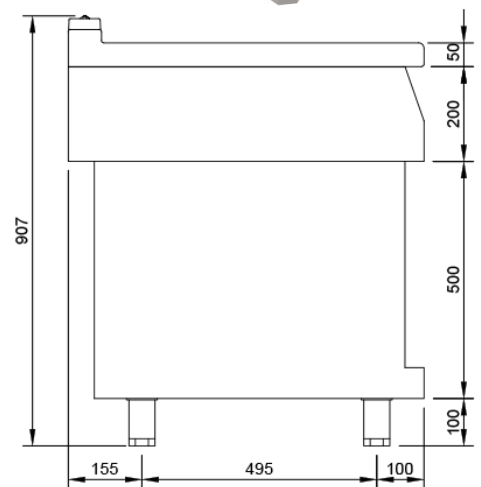

Technical Sheet

Cookers 750 EV Series Neutral Cupboards

Mod. MN75 EV

Characteristics

External dimensions 400 x 750 x 850 mm.

Weight 49 Kg.

Stainless steel (AISI 304) 2 mm.

Drawer 1 G.N. 1/1

Jemi Simply built to last

Professional Dishwashing
and Cooking Equipment

Selva de Mar, 122-128
08020 Barcelona, España
Tel. 0034 93 308 31 54
Fax. 0034 93 303 38 73
jemi@jemi.es
www.jemi.es

Index

A. Characteristics plate
(inside panel)