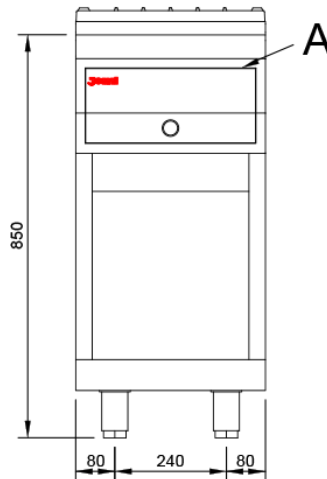

Technical Sheet

Cookers 750 EV Series Neutral Cupboards

Mod. MN75 EV

Characteristics

External dimensions 400 x 750 x 850 mm.

Weight 49 Kg.

Stainless steel (AISI 304) 2 mm.

Drawer 1 G.N. 1/1

Jemi Simply built to last

Professional Dishwashing
and Cooking Equipment

Selva de Mar, 122-128
08020 Barcelona, España
Tel. 0034 93 308 31 54
Fax. 0034 93 303 38 73
jemi@jemi.es
www.jemi.es

Index

A. Characteristics plate
(inside panel)