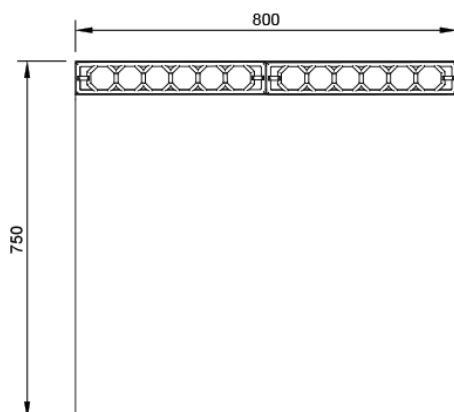

Mod. MN78 EV

Characteristics

External dimensions 800 x 750 x 850 mm.

Weight 97 Kg.

Stainless steel (AISI 304) 2 mm.

Drawer 2 G.N. 1/1

Index

A. Characteristics plate
(inside panel)