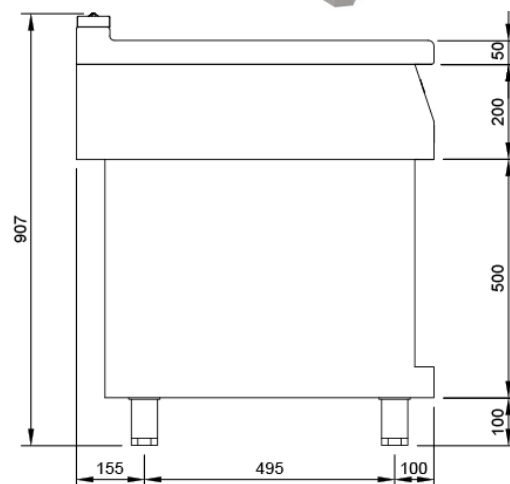

Mod. MN78 EV

Characteristics

External dimensions 800 x 750 x 850 mm.

Weight 97 Kg.

Stainless steel (AISI 304) 2 mm.

Drawer 2 G.N. 1/1

Index

A. Characteristics plate
(inside panel)