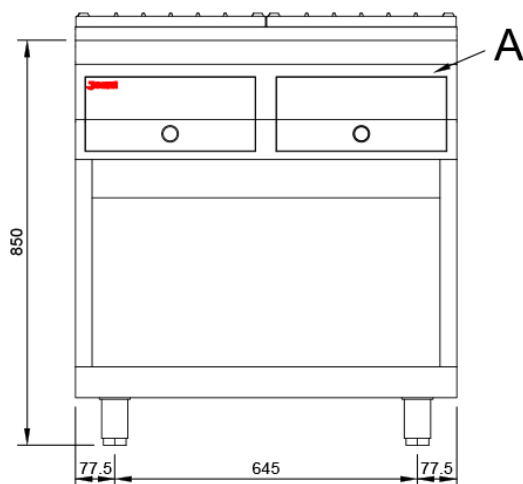

Mod. MN78 EV

Characteristics

External dimensions 800 x 750 x 850 mm.

Weight 97 Kg.

Stainless steel (AISI 304) 2 mm.

Drawer 2 G.N. 1/1

Index

A. Characteristics plate
(inside panel)