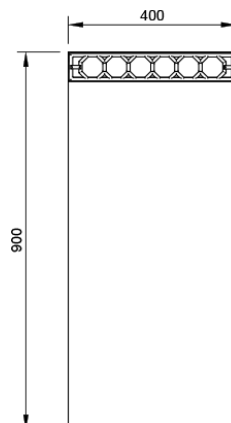

#### Characteristics

Externals dimensions 400 x 900 x 850 mm.

Weight 57 Kg.

**Jemi** Simply  
built to last

Professional Dishwashing  
and Cooking Equipment

Selva de Mar, 122-128  
08020 Barcelona, España  
Tel. 0034 93 308 31 54  
Fax. 0034 93 303 38 73  
jemi@jemi.es  
www.jemi.es

#### Index

A. Characteristics plate  
(inside panel)