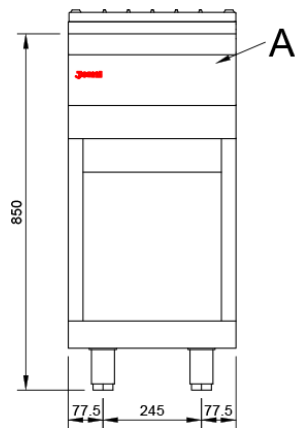

#### Characteristics

Externals dimensions 400 x 900 x 850 mm.

Weight 57 Kg.

**Jemi** Simply  
built to last

Professional Dishwashing  
and Cooking Equipment

Selva de Mar, 122-128  
08020 Barcelona, España  
Tel. 0034 93 308 31 54  
Fax. 0034 93 303 38 73  
jemi@jemi.es  
www.jemi.es

#### Index

A. Characteristics plate  
(inside panel)