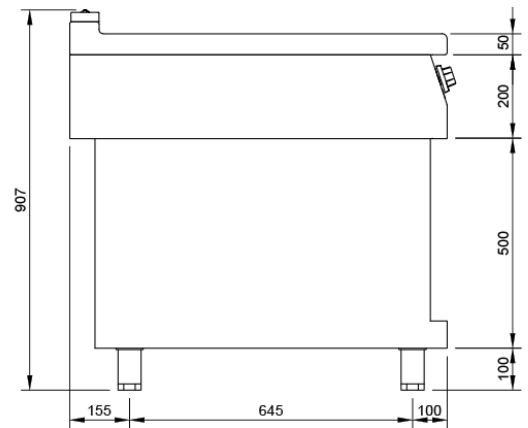

#### Characteristics

Externals dimensions 400 x 900 x 850 mm.

Weight 57 Kg.

**Jemi** Simply  
built to last

Professional Dishwashing  
and Cooking Equipment

Selva de Mar, 122-128  
08020 Barcelona, España  
Tel. 0034 93 308 31 54  
Fax. 0034 93 303 38 73  
jemi@jemi.es  
www.jemi.es

#### Index

A. Characteristics plate  
(inside panel)