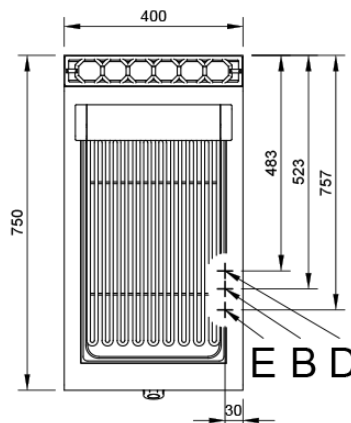

#### Characteristics

External dimensions 400 x 750 x 850 mm.

Weight 53 Kg.

Voltage 400V. III + N + T

Useful area 272 x 477 mm.

Electric power 4 Kw.

#### Index

- A. Characteristics plate  
(Inside panel)
- B. Water inlet 1/2".
- D. Drain
- E. Electric inlet 400V. III + N + T  
Power: 4 Kw.