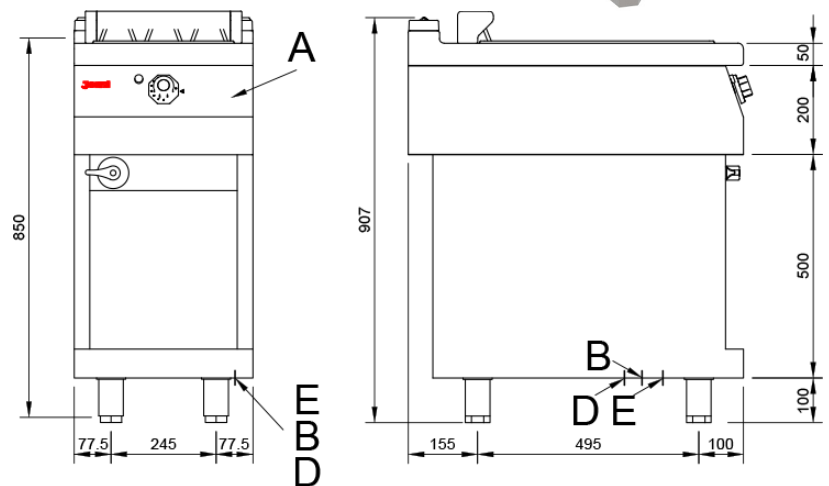

#### Characteristics

External dimensions 400 x 750 x 850 mm.

Weight 53 Kg.

Voltage 400V. III + N + T

Useful area 272 x 477 mm.

Electric power 4 Kw.

#### Index

- A. Characteristics plate  
(Inside panel)
- B. Water inlet 1/2".
- D. Drain
- E. Electric inlet 400V. III + N + T  
Power: 4 Kw.