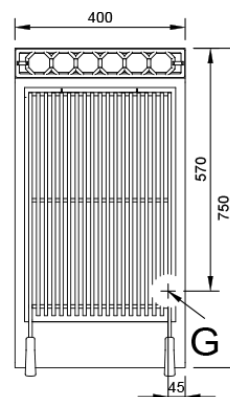

#### Characteristics

External dimensions 400 x 750 x 850 mm.

Weight 75 Kg.

Gas consumption Hi (15°C 1013,25 mbar)

Natural gas H G20 Hi = 34.02 MJ / m<sup>3</sup> 0,59

G.P.L. G30 / G31 Hi = 45.65MJ / kg 0,55

Useful area 380 x 475 mm.

Gas inlet 3/4"

Nominal power 7 Kw.

#### Index

- A. Characteristics plate.  
(inside panel)
- G. Inlet gas 1/2".  
Power: 7 Kw.  
6.020 Kcal/h.