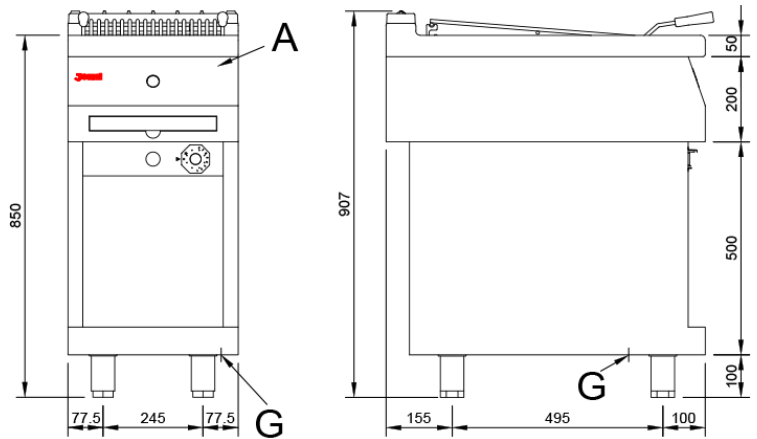

#### Characteristics

External dimensions 400 x 750 x 850 mm.

Weight 75 Kg.

Gas consumption Hi (15°C 1013,25 mbar)

Natural gas H G20 Hi = 34.02 MJ / m<sup>3</sup> 0,59

G.P.L. G30 / G31 Hi = 45.65MJ / kg 0,55

Useful area 380 x 475 mm.

Gas inlet 3/4"

Nominal power 7 Kw.

#### Index

- A. Characteristics plate.  
(inside panel)
- G. Inlet gas 1/2".  
Power: 7 Kw.  
6.020 Kcal/h.