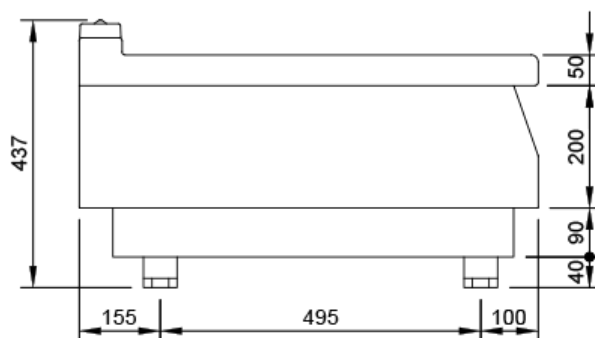

Mod. SMN75 EV

Characteristics

External dimensions 400 x 750 x 380 mm.

Weight 37 Kg.

Stainless steel (AISI 304) 2 mm.

Drawer 1 G.N. 1/1

Index

A. Characteristics plate
(inside panel)