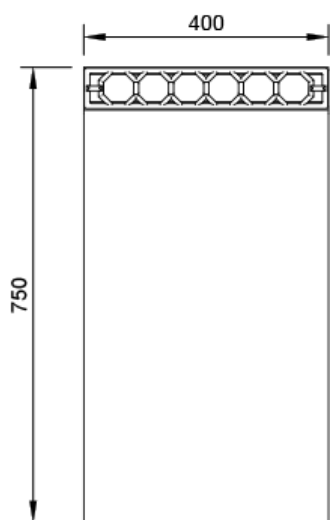

Mod. SMN75 EV

Characteristics

External dimensions 400 x 750 x 380 mm.

Weight 37 Kg.

Stainless steel (AISI 304) 2 mm.

Drawer 1 G.N. 1/1

Index

A. Characteristics plate
(inside panel)