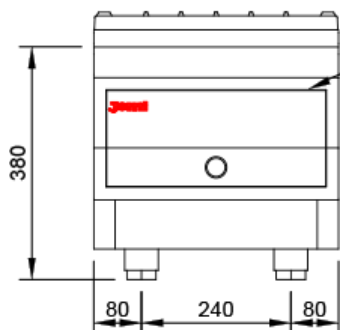

Mod. SMN75 EV

Characteristics

External dimensions 400 x 750 x 380 mm.

Weight 37 Kg.

Stainless steel (AISI 304) 2 mm.

Drawer 1 G.N. 1/1

Index

A. Characteristics plate
(inside panel)