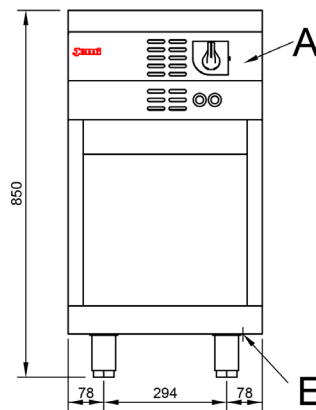

Mod. T50W IN / T50W IN GP

Characteristics

Externals dimensions	450 x 1000 x 850 mm.
Weight	65 Kg.
Voltage	400V. III + T
Dimensions plate	ø 300 mm.
Electric plate T50W IN	2 x 3,5 Kw.
T50W IN GP	2 x 5 Kw.
Electric power T50W IN	7 Kw.
Electric power T50W IN GP	10 Kw.

Index

- A. Characteristics plate
(inside panel)
- E. Electric inlet 400V. III + T.
Power: T50W IN: 2 x 3,5 Kw.
T90W IN GP: 2 x 5 Kw.