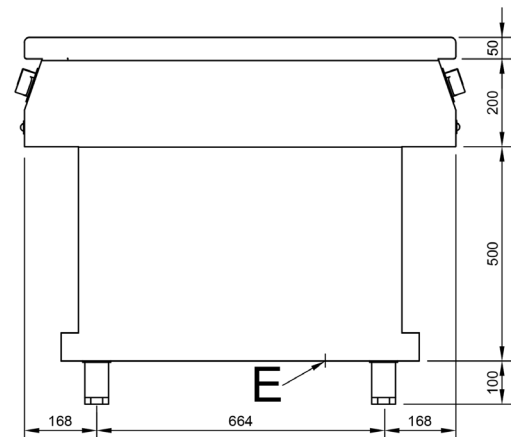

Mod. T50W IN / T50W IN GP

Characteristics

Externals dimensions	450 x 1000 x 850 mm.
Weight	65 Kg.
Voltage	400V. III + T
Dimensions plate	ø 300 mm.
Electric plate T50W IN	2 x 3,5 Kw.
T50W IN GP	2 x 5 Kw.
Electric power T50W IN	7 Kw.
Electric power T50W IN GP	10 Kw.

Index

- A. Characteristics plate
(inside panel)
- E. Electric inlet 400V. III + T.
Power: T50W IN: 2 x 3,5 Kw.
T90W IN GP: 2 x 5 Kw.