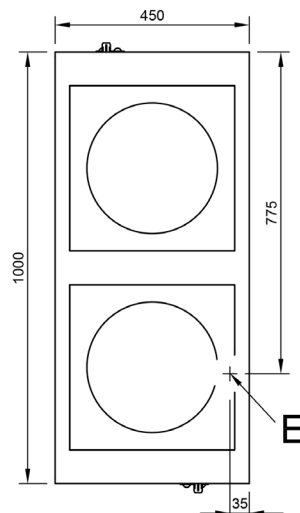

Mod. T50W IN / T50W IN GP

Characteristics

Externals dimensions	450 x 1000 x 850 mm.
Weight	65 Kg.
Voltage	400V. III + T
Dimensions plate	ø 300 mm.
Electric plate T50W IN	2 x 3,5 Kw.
T50W IN GP	2 x 5 Kw.
Electric power T50W IN	7 Kw.
Electric power T50W IN GP	10 Kw.

Index

- A. Characteristics plate
(inside panel)
- E. Electric inlet 400V. III + T.
Power: T50W IN: 2 x 3,5 Kw.
T90W IN GP: 2 x 5 Kw.