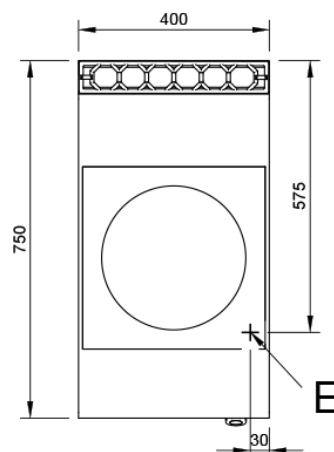

Mod. T70W IN / T70W IN GP

Characteristics

Externals dimensions	400 x 750 x 850 mm.
Weight	50 Kg.
Voltage T70W IN	230V. II + T
Voltage T70W IN GP	400V. III + T
Dimensions plate	∅ 300 mm.
Electric power T70W IN	3,5 Kw.
T70W IN GP	5 Kw.

Index

- A. Characteristics plate
(inside panel)
- E. Electric inlet T70W IN 230V. II + T.
T70W IN GP 400V. III + T.
Power: T70W IN: 3,5 Kw.
T70W IN GP: 5 Kw.