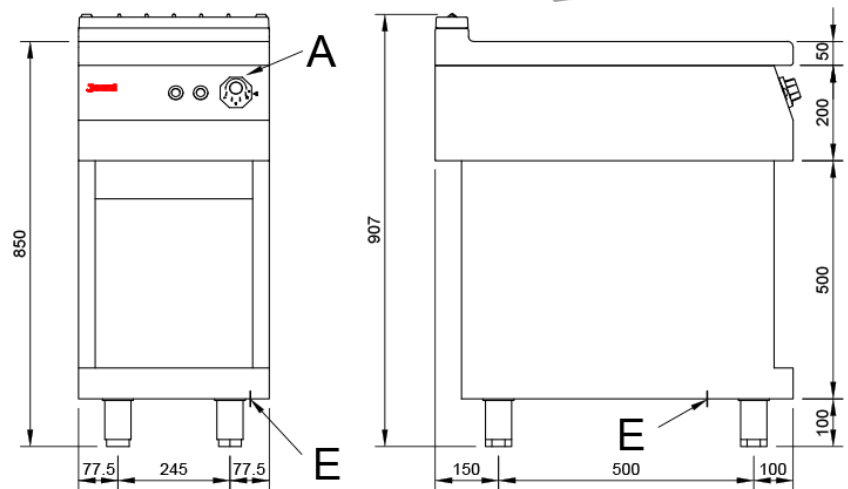

Mod. T70W IN / T70W IN GP

Characteristics

Externals dimensions	400 x 750 x 850 mm.
Weight	50 Kg.
Voltage T70W IN	230V. II + T
Voltage T70W IN GP	400V. III + T
Dimensions plate	∅ 300 mm.
Electric power T70W IN	3,5 Kw.
T70W IN GP	5 Kw.

Index

- A. Characteristics plate
(inside panel)
- E. Electric inlet T70W IN 230V. II + T.
T70W IN GP 400V. III + T.
Power: T70W IN: 3,5 Kw.
T70W IN GP: 5 Kw.